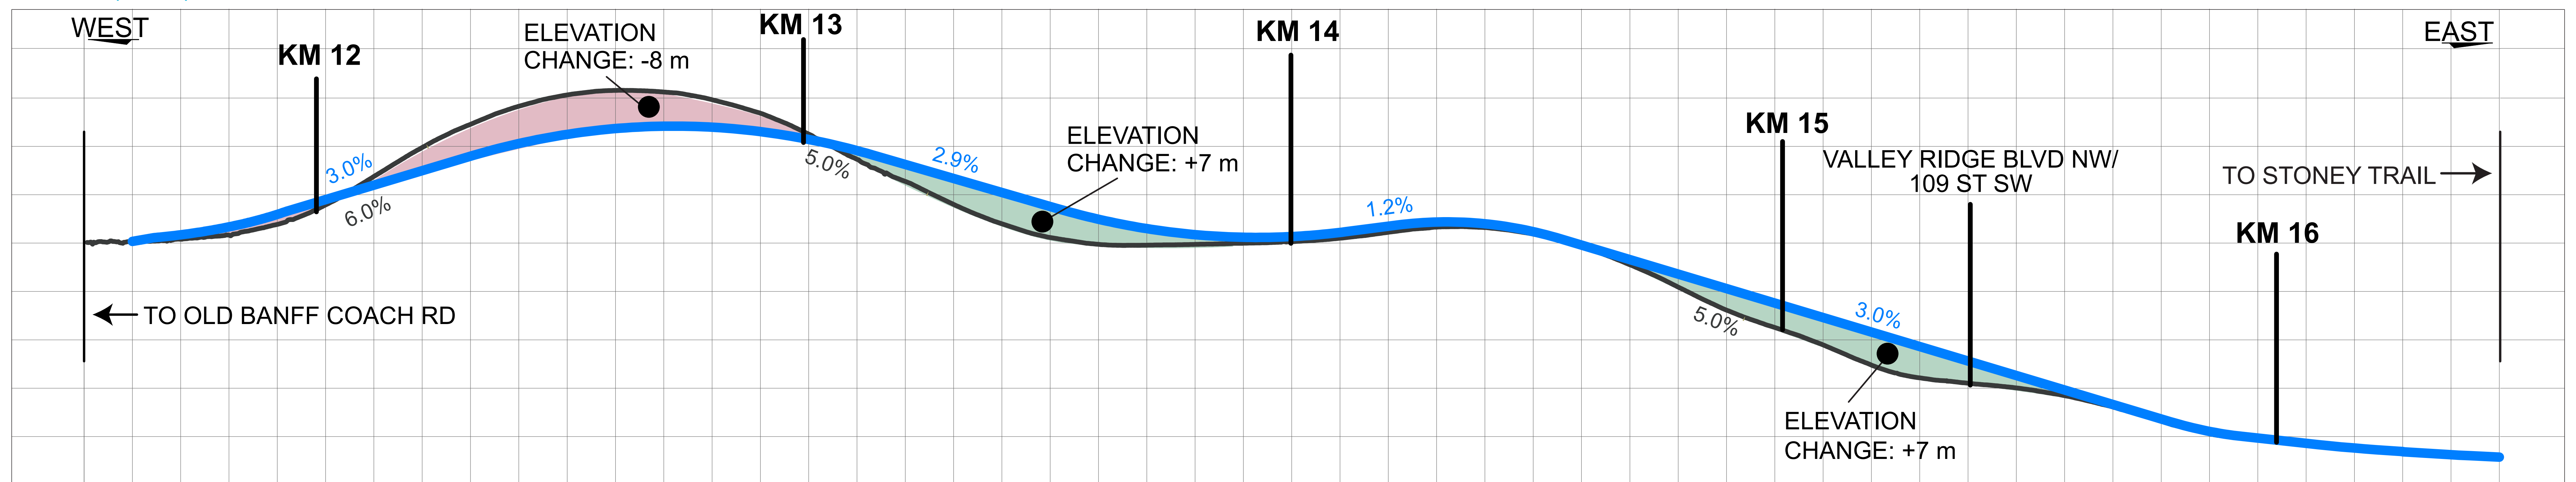

Trans-Canada Highway Improvements

West Calgary Ring Road

Plan View

Profile (Side) View

PROFILE LEGEND

- FUTURE TRANS-CANADA HIGHWAY GRADE
- EXISTING TRANS-CANADA HIGHWAY GRADE
- ELEVATION HIGHER THAN EXISTING
- ELEVATION LOWER THAN EXISTING